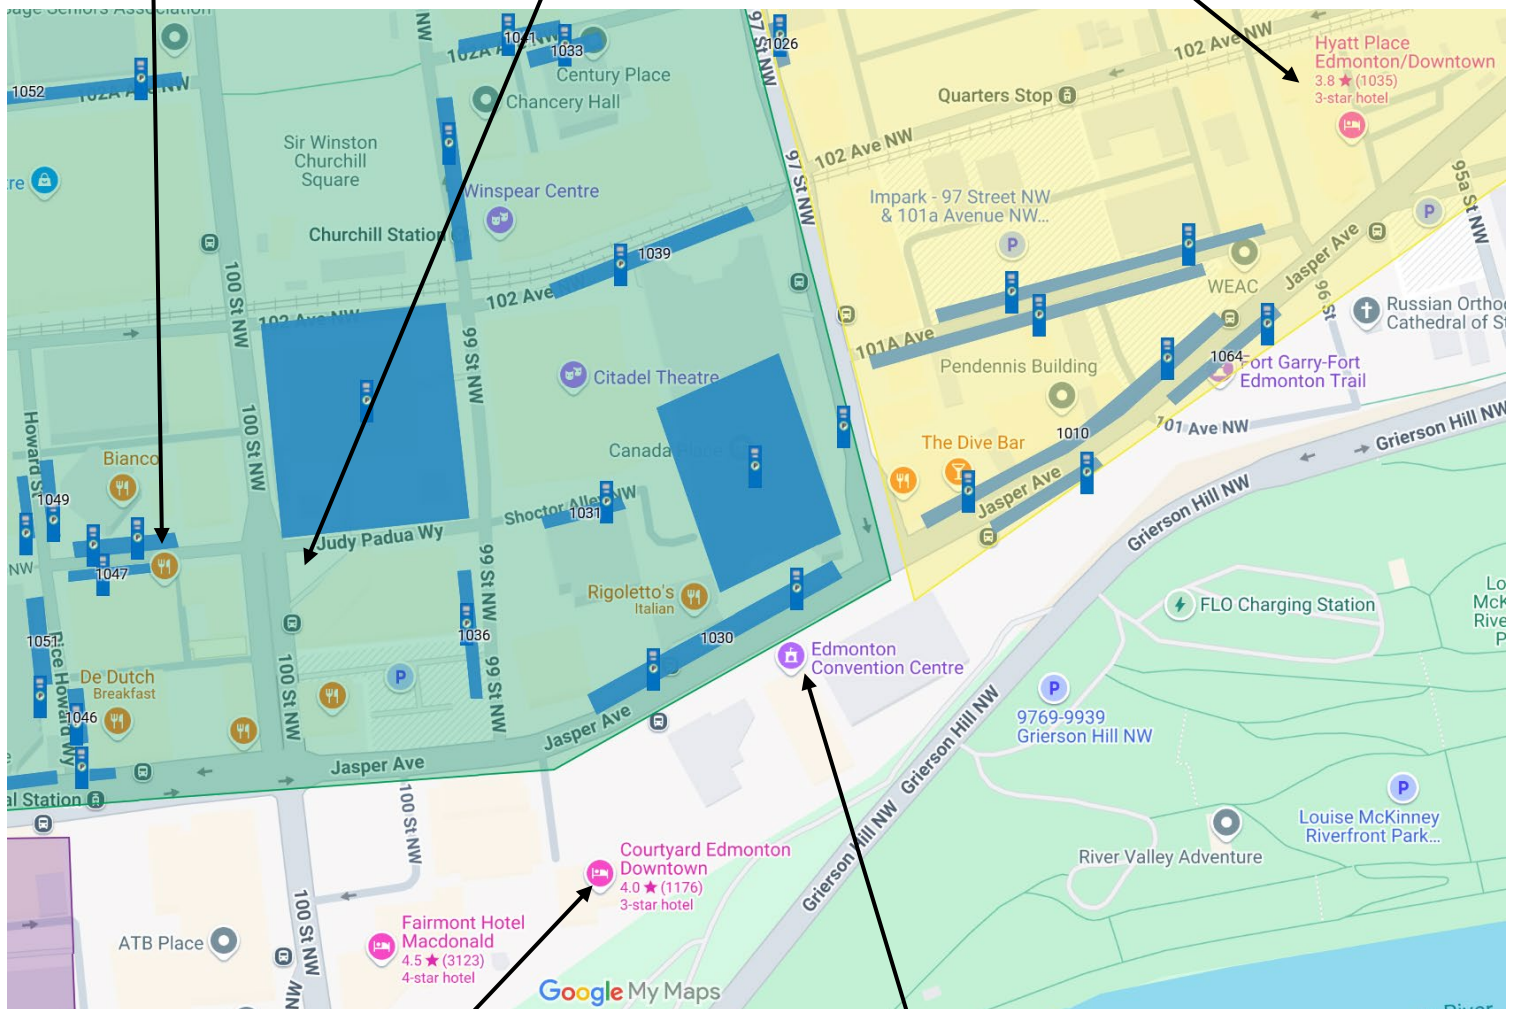

CONVENTION 2025 – EVENT MAP

Craft Beer Market (Evening Mixer)

10135 101A Ave Street, Edmonton AB
T5J 0C3

[\(780\) 424-2337](tel:7804242337)

The Westin Edmonton (Hotel)

10135 100th Street, Edmonton AB
T5J 0N7

[\(780\) 426-3636](tel:7804263636)

DoubleTree by Hilton Edmonton Downtown (Hotel)

9576 Jasper Ave, Edmonton AB
T5H 3V3

[\(587\) 525-1234](tel:5875251234)

Courtyard Edmonton Downtown (Hotel)

One Thornton Court 99 Street, And Jasper
Ave, AB T5J 2E7